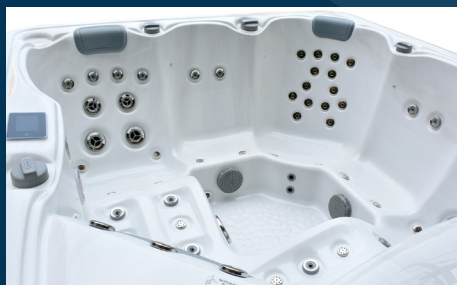

# MIAMI SERIES

The Miami is a compact yet spacious dual recliner spa that is designed for both hydrotherapy massage and relaxing with family and friends. Available in our one pump classic or two pump hydro. *Hydro Platinum Pictured.*

CLASSIC	CLASSIC PLATINUM	HYDRO	HYDRO PLATINUM
5 Seater Spa	5 Seater Spa	5 Seater Spa	5 Seater Spa
<b>PUMPS</b>			
1 x 3hp Massage Pump	1 x 3hp Massage Pump	2 x 3hp Massage Pump	2 x 3hp Massage Pump
1 x Filtration Pump	1 x Filtration Pump	1 x Filtration Pump	1 x Filtration Pump
	Heated Air Blower		Heated Air Blower
<b>JETS</b>			
28 x Water Jets	28 x Water Jets	40 x Water Jets	40 x Water Jets
	12 x Air Jets	1 x Sole Therapy Jet	12 x Air Jets
			1 x Sole Therapy Jet
<b>FILTRATION &amp; SANITISATION</b>			
100sqft Filtration	100sqft Filtration	100sqft Filtration	100sqft Filtration
Ozone	Ozone with Mixing Chamber	Ozone	Ozone with Mixing Chamber
<b>CONTROLS</b>			
Gecko Touch Pad	Gecko Colour Touch Screen	Gecko Touch Pad	Gecko Colour Touch Screen
3KW Stainless Steel	3KW Stainless Steel	3KW Stainless Steel	3KW Stainless Steel
<b>FEATURES</b>			
5 Layer Insulation	7 Layer Insulation	5 Layer Insulation	7 Layer Insulation
Waterlevel LED's	Waterlevel LED's	Waterlevel LED's	Waterlevel LED's
Stainless Steel Jet Trims	Stainless Steel Jet Trims	Stainless Steel Jet Trims	Stainless Steel Jet Trims
Luxury Lockable Hardcover	Luxury Lockable Hardcover	Luxury Lockable Hardcover	Luxury Lockable Hardcover
Solid ABS Base	Solid ABS Base	Solid ABS Base	Solid ABS Base
15 Amp	Backlit Controls	32 Amp	Backlit Controls
	Cabinet Lighting		Cabinet Lighting
	Heatpump Connections		Heatpump Connections
	3 x Roman Waterfalls		3 x Roman Waterfalls
	15 Amp		32 Amp