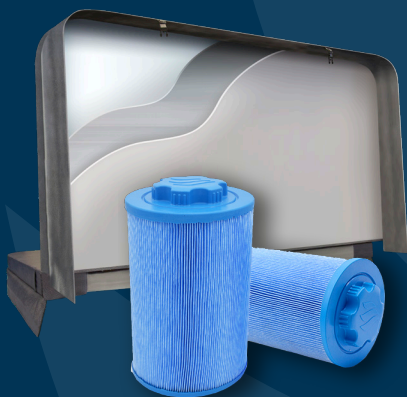

# MIAMI SERIES

The Miami is a compact yet spacious dual recliner spa that is designed for both hydrotherapy massage and relaxing with family and friends. Available in our one pump classic or two pump hydro. *Hydro Platinum Pictured.*

CLASSIC	CLASSIC PLATINUM	HYDRO	HYDRO PLATINUM
5 Seater Spa	5 Seater Spa	5 Seater Spa	5 Seater Spa
<b>PUMPS</b>			
1 x 3hp Massage Pump	1 x 3hp Massage Pump	2 x 3hp Massage Pump	2 x 3hp Massage Pump
1 x Filtration Pump	1 x Filtration Pump	1 x Filtration Pump	1 x Filtration Pump
	Heated Air Blower		Heated Air Blower
<b>JETS</b>			
28 x Water Jets	28 x Water Jets	40 x Water Jets	40 x Water Jets
	12 x Air Jets	1 x Sole Therapy Jet	12 x Air Jets
			1 x Sole Therapy Jet
<b>FILTRATION &amp; SANITISATION</b>			
100sqft Filtration	100sqft Filtration	100sqft Filtration	100sqft Filtration
Ozone	Ozone with Mixing Chamber	Ozone	Ozone with Mixing Chamber
<b>CONTROLS</b>			
Gecko Touch Pad	Gecko Colour Touch Screen	Gecko Touch Pad	Gecko Colour Touch Screen
3KW Stainless Steel	3KW Stainless Steel	3KW Stainless Steel	3KW Stainless Steel
<b>FEATURES</b>			
5 Layer Insulation	7 Layer Insulation	5 Layer Insulation	7 Layer Insulation
Waterlevel LED's	Waterlevel LED's	Waterlevel LED's	Waterlevel LED's
Stainless Steel Jet Trims	Stainless Steel Jet Trims	Stainless Steel Jet Trims	Stainless Steel Jet Trims
Luxury Lockable Hardcover	Luxury Lockable Hardcover	Luxury Lockable Hardcover	Luxury Lockable Hardcover
Solid ABS Base	Solid ABS Base	Solid ABS Base	Solid ABS Base
15 Amp	Backlit Controls	32 Amp	Backlit Controls
	Cabinet Lighting		Cabinet Lighting
	Heatpump Connections		Heatpump Connections
	3 x Roman Waterfalls		3 x Roman Waterfalls
	15 Amp		32 Amp